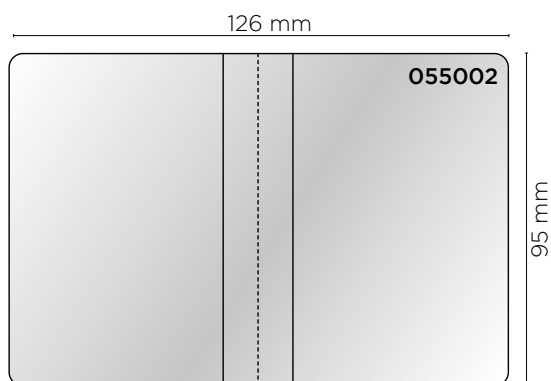

ART. **057001**

OPALINO 

* Le misure indicano il formato utile

cm 9x6* (9,5x6,3) 

ART. **057001L**

OPALINO 

BUSTA PORTA CARDS

cm 9x6* (9,5x6,3) 

ART. **052001**

SETA 

DOCUMENTI E CARDS

BUSTA PORTA CARDS A 2 ANTE

cm 2x6x9* (12,6x9,5) 

ART. **055002**

CRISTAL

BUSTA PORTA CARDS A 2 ANTE