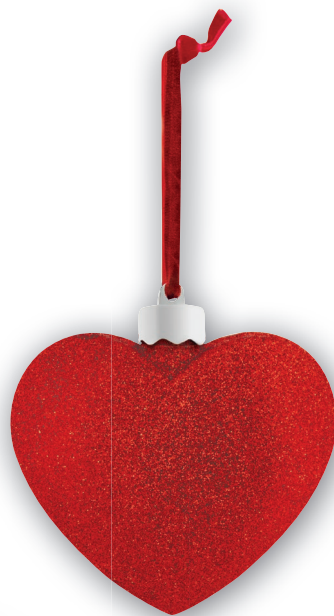

NEW LOVELY HEART RED

SF9HV 10x8,5

NEW LOVELY HEART TRANSPARENT

SF6HT 10x8,5